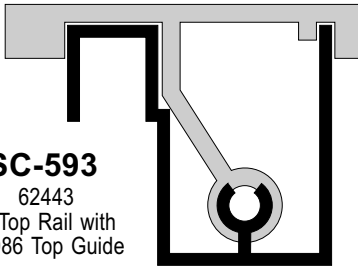

V-51
Glazing Vinyl
for 1/8" Glass

V-52
Glazing Vinyl
for 5/32" Glass

V-53
Glazing Vinyl
for 3/16" Glass

V-229
H Side Rail
Vinyl Bumper

#4086
H Top Guide

#4107
H Bottom
Roller Assy