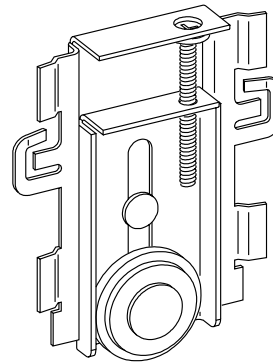

68089
E/F Header

V-278
F Top/Bottom
Glazing Vinyl

V-279
E Glazing Vinyl
.125"-.160" Mirror

V-292
E Glazing Vinyl
.188" Mirror

V-277
E Glazing Vinyl
.200" Mirror

SC-580
65780
E/F Header

#6007
65178
F Stick-On
Pull Handle

SC-577
65814
F Top/Bottom Rail

SC-576
65815
F Side Rail

68250
E3/F3 Header

SC-579
65782
E Top/Bottom Rail

SC-578
65781
E Side Rail

SC-581
65779
E/F Track

68090
E/F Track

SC-630
67058
E/F Optional Track
for deep carpet

68251
E3/F3 Track

#4248
Double
Stick Tape

#4220
E/F Bottom Roller

#4219
E/F Top Guide