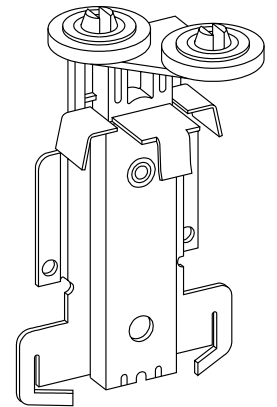

68089
E/F Header

V-278
F Top/Bottom
Glazing Vinyl

V-279
E Glazing Vinyl
.125"-.160" Mirror

V-292
E Glazing Vinyl
.188" Mirror

V-277
E Glazing Vinyl
.200" Mirror

SC-580
65780
E/F Header

#6007
65178
F Stick-On
Pull Handle

SC-577
65814
F Top/Bottom Rail

SC-576
65815
F Side Rail

68250
E3/F3 Header

SC-579
65782
E Top/Bottom Rail

SC-578
65781
E Side Rail

SC-581
65779
E/F Track

68090
E/F Track

SC-630
67058
E/F Optional Track
for deep carpet

68251
E3/F3 Track

#4248
Double
Stick Tape

#4220
E/F Bottom Roller

#4219
E/F Top Guide