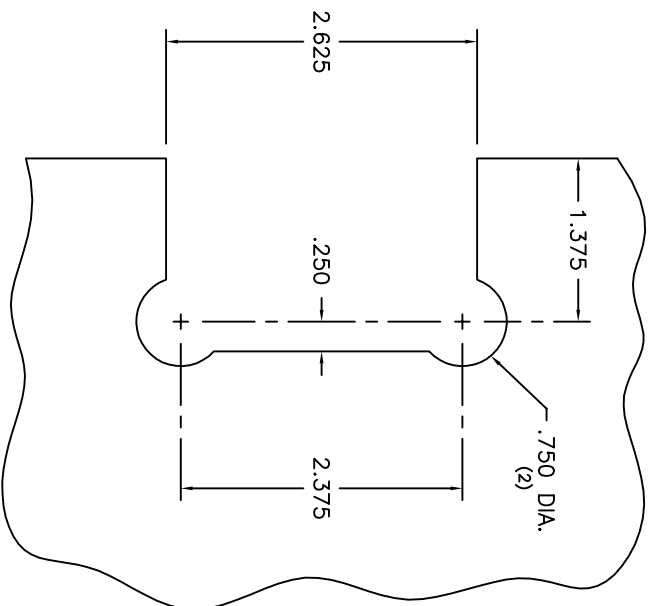

TOP VIEW OF HINGE AND GLASS
FULL SIZE

GLASS NOTCH
FULL SIZE

DATE	SIZE	REVISION	BY
4-6-99	NC	INITIAL RELEASE	DS

<p>ALUMAX EXTRUSIONS, INC. 1677 Highway 200, Okemuncie, Okla. 774-880 870-234-288</p>		PART NO.	EPH-XXX-04840
		PART NAME	HINGE GLASS TO GLASS 90°
MATERIAL	BRASS	COLOR	VARIES
DRN. BY	DS	SCALE	FULL & NTS
		DATE	12-30-98
		DRAWN BY	DS
		DIE NO.	