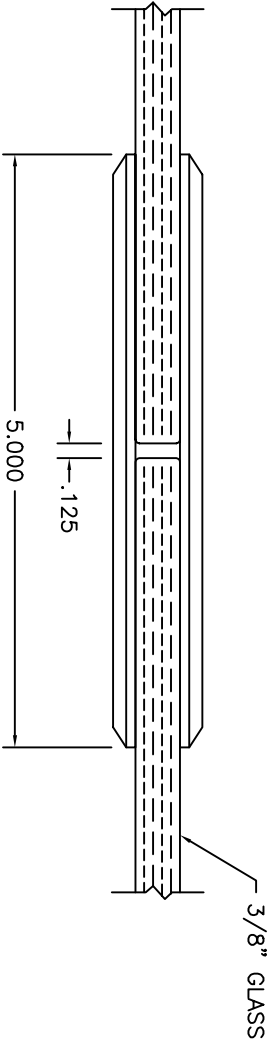

FLAT POLISHED EDGES

GLASS NOTCH
FULL SIZE

TOP VIEW OF GLASS TO GLASS 180° CLIP
FULL SIZE

DATE	SIZE	REVISION	BY
4-6-99	NC	INITIAL RELEASE	DS

<p>AIUMAX EXTRUSIONS, INC. 167 71st Street, Danvers, MA 781-784-8888 870-334-2880</p>		PART NO.	EPH-XXX-04838
PART NAME GLASS TO GLASS CLIP 180°		PART NO.	
MATERIAL	BRASS	COLOR	VARIES
DRN. BY	DS	SCALE	FULL & NTS
		DATE	1-6-99
		DIE NO.	