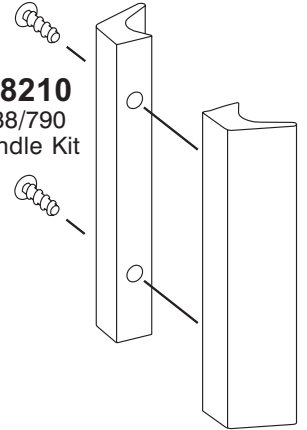

V-270
Vinyl Seal
for Top Rail

V-253
Strike Magnet

SC-574
65614
2-pc Header
Base

SC-575
65615
2-pc Header
Face

04207
Clip for
2-pc Header

#18210
738/790
Handle Kit

#4000
Drip Rail
End Plug

#4248
Double
Stick Tape