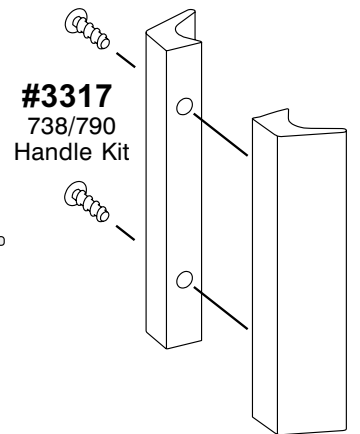

**SC-505**  
63235  
Header

**SC-899**  
63093  
Top Rail with  
V-270 Vinyl

**SC-899**  
63093  
Bottom Rail

**V-51**  
Glazing Vinyl  
for 1/8" glass

**V-52**  
Glazing Vinyl  
for 5/32" glass

**V-53**  
Glazing Vinyl  
for 3/16" glass

**SC-553**  
63980  
1/2" Wall Fill

**SC-505A**  
63235  
Curb with  
weep slots

**SC-574**  
65614  
2-pc Header  
Base

**SC-575**  
65615  
2-pc Header  
Face

**SC-506**  
63857  
Curb Fill

**V-270**  
Vinyl Seal  
for Top Rail

**V-253**  
Strike Magnet

**V-266**  
StikStall  
Jamb Seal

**04207**  
Clip for  
2-pc Header

**#3317**  
738/790  
Handle Kit

**SC-543**  
64078  
3/4" Curb Fill

**#4000**  
Drip Rail  
End Plug

**#4248**  
Double  
Stick Tape