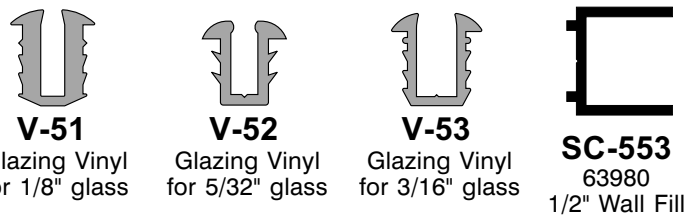

**SC-552**  
64520 w/V-266  
Pivot Jamb

**SC-582**  
66009 w/V-266  
790 Pivot Rail

**SC-549**  
64519 w/V-253  
Strike Rail Assy

**#3387**  
SC-552(64520)/V-253  
Strike Jamb Assy

**SC-508**  
63229  
Wall Jamb

**SC-505**  
63235  
Header

**SC-899**  
63093  
Top Rail with  
V-270 Vinyl

**SC-899**  
63093  
Bottom Rail

**V-51**  
Glazing Vinyl  
for 1/8" glass

**V-52**  
Glazing Vinyl  
for 5/32" glass

**V-53**  
Glazing Vinyl  
for 3/16" glass

**SC-553**  
63980  
1/2" Wall Fill

**SC-505A**  
63235  
Curb with  
weep slots

**SC-574**  
65614  
2-pc Header  
Base

**SC-575**  
65615  
2-pc Header  
Face

**SC-506**  
63857  
Curb Fill

**V-270**  
Vinyl Seal  
for Top Rail