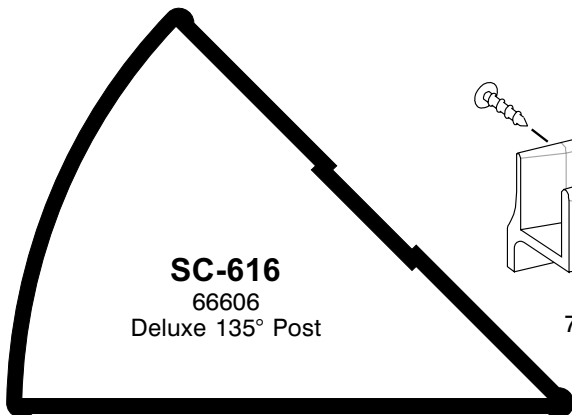

SC-624
67027
740D Tub Track
with V-190 Vinyl

V-190
Vinyl Insert for
Framed Tub Track

SC-629
67041
Curb Fill

SC-615
66605
Deluxe 90° Post

TUBULAR TOWEL BAR

- #4402 = 20"
- #4404 = 22"
- #4406 = 24"
- #4408 = 26"
- #4410 = 28"
- #4807 = 18"