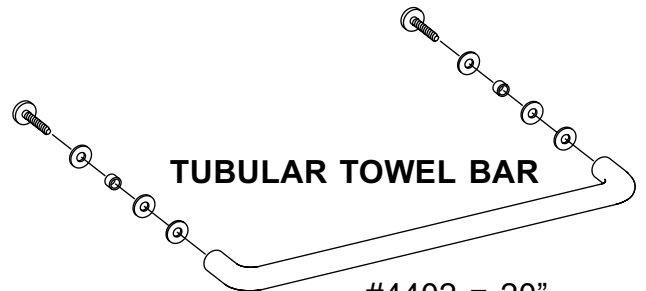

SC-624
67027
740D Tub Track
with V-190 Vinyl

V-190
Vinyl Insert for
Framed Tub Track

SC-629
67041
Curb Fill

SC-615
66605
Deluxe 90° Post

TUBULAR TOWEL BAR

- #4402 = 20"
- #4404 = 22"
- #4406 = 24"
- #4408 = 26"
- #4410 = 28"
- #4807 = 18"