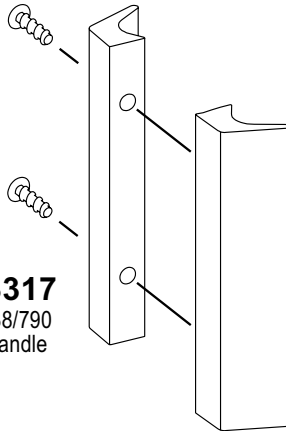

#3317
738/790
Handle

#4248
Double
Stick Tape

SC-612
66402
600 Deflector

V-284U
Drip Vinyl
(Untapered)

SC-506

63857
StikStall
Curb Fill

#5176
Set Screw for
Pivot Pin